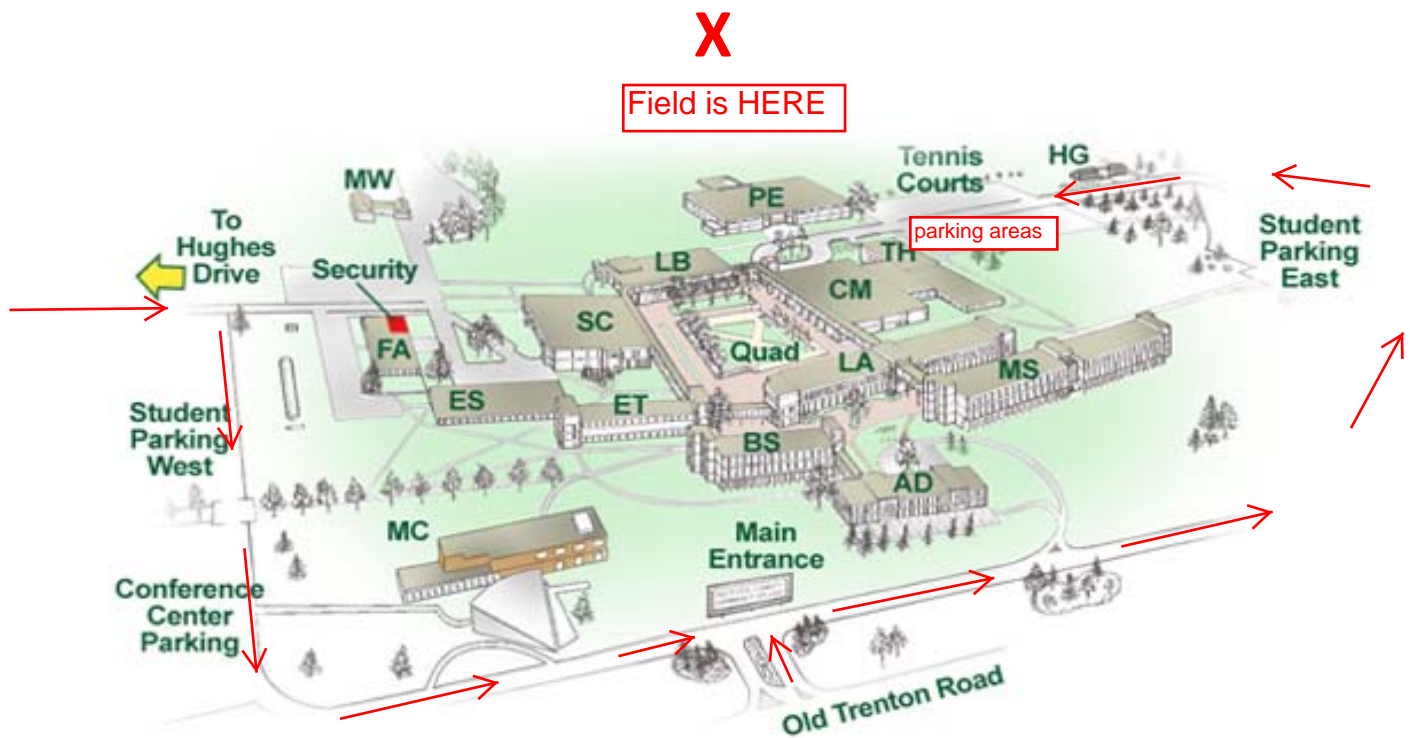

## Directions to Mercer County Community College – Jersey Elite Training HOME FIELD

**Our HOME field is located behind the PE building – parking is opposite the tennis courts. Note that there are two entrances to the college – Old Trenton Road and Hughes Drive.**

From North or South via US 1

- Exit onto Quakerbridge Road, South 533.
- After two miles, left onto Hughes Drive.
- Follow Hughes Drive past Mercer County Park entrance.
- Campus entrance is on left.

From North or South via Interstate 95/295

- Take Interstate 95 (which becomes Interstate 295) to Exit 65A, Sloan Ave. E.
- East on Sloan Ave. (becomes Flock Rd.) to end (Edinburg Rd.).
- Left onto Edinburg Rd. to campus entrance (jughandle right).

### From South via NJ Turnpike

- Turnpike Exit 7A (Interstate 195).
- West on I-195 to Exit 5B (first exit off I-195).
- North on NJ 130 to second light - make left onto Robbinsville Allentown Road (526W).
- Go through traffic light and make immediate right onto Robbinsville Edinburg Road (526W).
- At the end of (526W), make left onto Old Trenton Road (535).
- Follow (535) for two miles to campus entrance on right, after Mercer County Park.